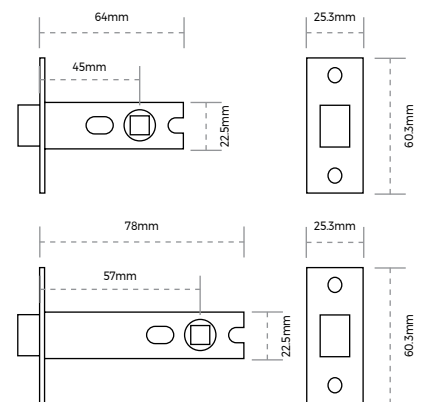

Tubular Latch

67mm Tubular Latch

79mm Tubular Latch

TECHNICAL

SPÄRKA fire rated tubular latches are designed for use with door handles and door knobs. Ideal for commercial and domestic use.

SKU	Size	Intumescent	Finish	Package Type	Qty
LL2025.NPL	67mm	No	Nickel Plated	Retail Bag	1
LL2010.NPL	67mm	No	Nickel Plated	Trade Packed	1
LL2026.NPL	79mm	No	Nickel Plated	Retail Bag	1
LL2033.NPL	79mm	Yes	Nickel Plated	Retail Bag	1
LL2011.NPL	79mm	No	Nickel Plated	Trade Packed	1

BS EN 12209:2016

Heavy Duty Tubular Latch

64mm Tubular Latch

78mm Tubular Latch

TECHNICAL

SPÄRKA heavy duty fire rated Tubular Latch are designed for use with door handles and door knobs.

SKU	Size	Intumescent	Finish	Package Type	Qty
LL2029.SCP	64mm	No	Satin Chrome	Retail Bag	1
LL2034.SCP	64mm	Yes	Satin Chrome	Retail Bag	1
LL2020.SCP	64mm	No	Satin Chrome	Trade Packed	1
LL2030.SCP	78mm	No	Satin Chrome	Retail Bag	1
LL2035.SCP	78mm	Yes	Satin Chrome	Retail Bag	1
LL2013.SCP	78mm	No	Satin Chrome	Trade Packed	1