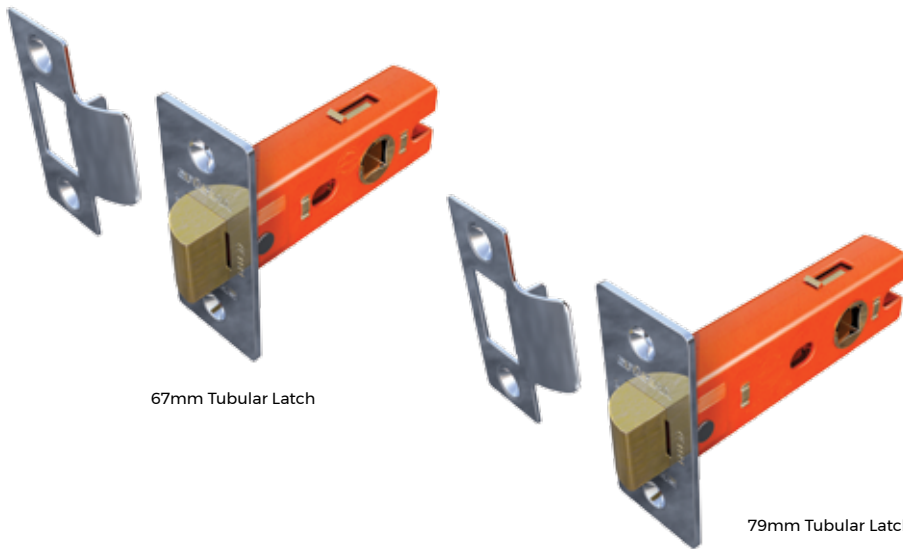

Tubular Latch

67mm Tubular Latch

79mm Tubular Latch

TECHNICAL

SPÄRKA fire rated tubular latches are designed for use with door handles and door knobs. Ideal for commercial and domestic use.

SKU	Size	Intumescent	Finish	Package Type	Qty
LL2025.NPL	67mm	No	Nickel Plated	Retail Bag	1
LL2010.NPL	67mm	No	Nickel Plated	Trade Packed	1
LL2026.NPL	79mm	No	Nickel Plated	Retail Bag	1
LL2033.NPL	79mm	Yes	Nickel Plated	Retail Bag	1
LL2011.NPL	79mm	No	Nickel Plated	Trade Packed	1

BS EN 12209:2016

Heavy Duty Tubular Latch

64mm Tubular Latch

78mm Tubular Latch

TECHNICAL

SPÄRKA heavy duty fire rated Tubular Latch are designed for use with door handles and door knobs.

SKU	Size	Intumescent	Finish	Package Type	Qty
LL2029.SCP	64mm	No	Satin Chrome	Retail Bag	1
LL2034.SCP	64mm	Yes	Satin Chrome	Retail Bag	1
LL2020.SCP	64mm	No	Satin Chrome	Trade Packed	1
LL2030.SCP	78mm	No	Satin Chrome	Retail Bag	1
LL2035.SCP	78mm	Yes	Satin Chrome	Retail Bag	1
LL2013.SCP	78mm	No	Satin Chrome	Trade Packed	1