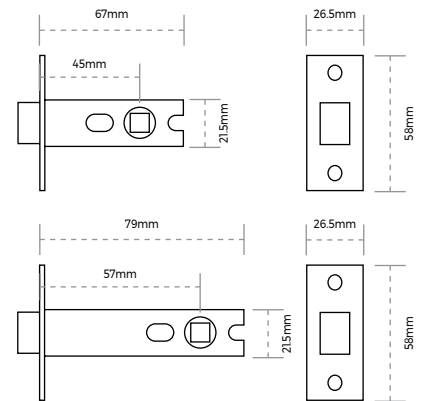

Tubular Latch

67mm Tubular Latch

79mm Tubular Latch

TECHNICAL

SPÄRKA fire rated tubular latches are designed for use with door handles and door knobs. Ideal for commercial and domestic use.

SKU	Size	Intumescent	Finish	Package Type	Qty
LL2025.NPL	67mm	No	Nickel Plated	Retail Bag	1
LL2010.NPL	67mm	No	Nickel Plated	Trade Packed	1
LL2026.NPL	79mm	No	Nickel Plated	Retail Bag	1
LL2033.NPL	79mm	Yes	Nickel Plated	Retail Bag	1
LL2011.NPL	79mm	No	Nickel Plated	Trade Packed	1

BS EN 12209:2016

Heavy Duty Tubular Latch

64mm Tubular Latch

78mm Tubular Latch

TECHNICAL

SPÄRKA heavy duty fire rated Tubular Latch are designed for use with door handles and door knobs.

SKU	Size	Intumescent	Finish	Package Type	Qty
LL2029.SCP	64mm	No	Satin Chrome	Retail Bag	1
LL2034.SCP	64mm	Yes	Satin Chrome	Retail Bag	1
LL2020.SCP	64mm	No	Satin Chrome	Trade Packed	1
LL2030.SCP	78mm	No	Satin Chrome	Retail Bag	1
LL2035.SCP	78mm	Yes	Satin Chrome	Retail Bag	1
LL2013.SCP	78mm	No	Satin Chrome	Trade Packed	1